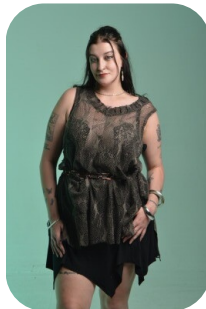

Georgia Jones

Age: 21-24	Height: 5ft9inch	Eye Colour: Green	Accent:
Gender:F	Weight: 92kg	Waist: 34	London
Location: London	Shoe Size: 7	Bust: 42	
Drives: No	Hair Color: Black	Hips: 46	

Talents
COMMERCIAL MODELS, EXTRAS