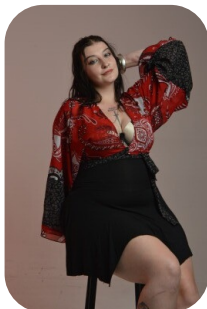

Georgia Jones

Age: 21-24	Height: 5ft9inch	Eye Colour: Green	Accent:
Gender:F	Weight: 92kg	Waist: 34	London
Location: London	Shoe Size: 7	Bust: 42	
Drives: No	Hair Color: Black	Hips: 46	

Talents
COMMERCIAL MODELS, EXTRAS