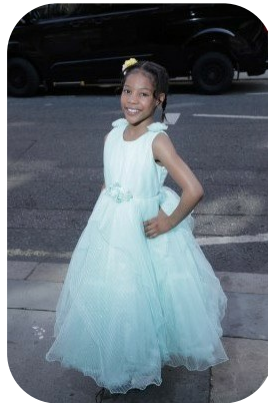

# Georgia Mensah

Age: 6-10	Height: 4ft2inch	Eye Colour: Brown	Accent: London
Gender:F	Weight: 28kg	Waist: 58 cm	
Location: London	Shoe Size: 2	Bust: 62 cm	
Drives: No	Hair Color: Black	Hips: 63 cm	

Talents  
CHILD MODELLING