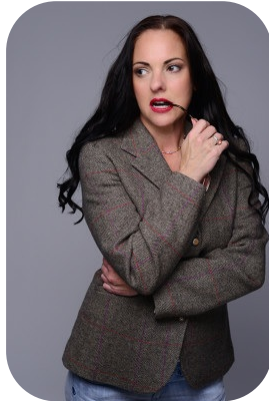

Georgina Broad

Age: 41-50	Height: 5ft1inch	Eye Colour: Brown	Accent: London
Gender:F	Weight: 48kg	Waist: 32	Bust: 32
Location: London	Shoe Size: 3	Hips: 34	
Drives: No	Hair Color: Brunette		

Talents
MATURE MODELS, EXTRAS