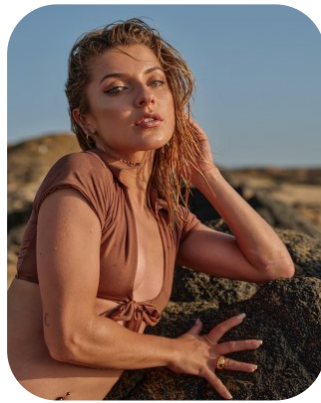

Additional Talents:

Cheerleading, Choreography, Commercial Dance, Dance (general), Dance Captain, Freestyle Dance,

[Georgina Noda Profile](#)

All Rights Reserved by [Fusion Management](#) © 2018