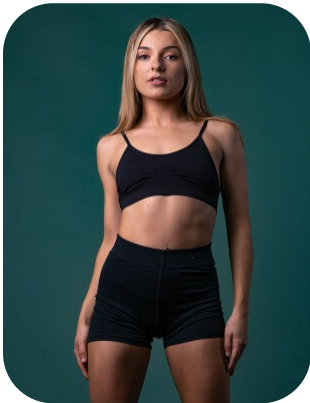

Georgina Noda

Credits: 21 Trainings: 3 Videos: 1

Age: 25-30	Height: 5ft3inch	Eye Colour: Green	Accent: London
Gender:F	Weight: 50kg	Waist: 26.5	Bust: 28
Location: London	Shoe Size: 5	Hips: 33	
Drives: No	Hair Color: Blonde		

Talents
COMMERCIAL MODELS, COMMERCIAL DANCERS, THEATRE, PROFESSIONAL ACTORS, YOUNG PERFORMERS

Additional Talents:

Cheerleading, Choreography, Commercial Dance, Dance (general), Dance Captain, Freestyle Dance,

[Georgina Noda Profile](#)

All Rights Reserved by [Fusion Management](#) © 2018

Credits:

Years of Production	Production Name	Role
2024	VFA Casting	featured role, bus girl
2023	Burlesque Provocateur	Dancer
2023	Viva Festival	Backing Dancer
2023	Stay The Night - ZieZie / Sigala / Talia Mar	Dancer
2023	This Morning	Cheerleader
2021	Tailspin	background extra
2021	Pistol	Featured Role
2021	The Power	Featured Role/Dancer
2021	M&M Festival	Dancer
2019	Tokyo Taboo	background extra
2019	Eve-Yasmine 'Misty'	backing dancer
2019	Olly Murs 'Feel the Same'	dancer
2019	Stefflon Don 'Don Walk'	extra
2019	Crystal Palace Cheerleaders	Cheerleader
2018	Maddogs	background
2018	All Bless records / Talent Management	backing dancer
2018	Maddogs	background extra
2018	Nyleas Dream	background extra
2018	Made in Chelsea	background extra
2018	Irfan Khan 'Lak nu Hila'	dancer/featured role
2014	The British Red Cross	dance captain