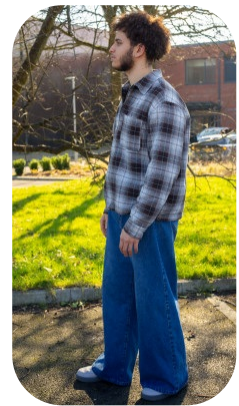

Gerrard Doyle

Age: 16-20	Height: 6ft5inch	Eye Colour: Green	Accent: London
Gender: M	Weight: 89kg	Waist: 34ch	Bust: 39ch
Location: London	Shoe Size: 11	Hips: 41ch	
Drives: No	Hair Color: Brunette		

Talents
COMMERCIAL MODELS, EXTRAS, ATHLETES, MUSICIANS

Additional Talents:
BIKE - SWIM - HORSERIDE - CLIMB

BASKETBALL

PIANO

RAP, SING, LYRICIST

GYM FITNESS

TAE KWON DO

FOR ANY INQUIRIES PLEASE CONTACT US

0207 834 66 60 - Office