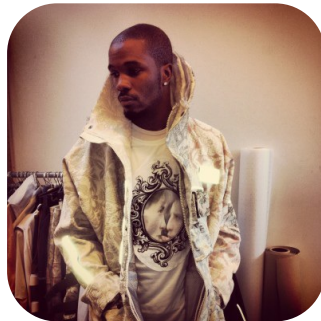

Gianni Jobi

Age: 31-40	Height: 6ft4inch	Eye Colour: Brown	Accent: London
Gender: M	Weight: 82kg	Waist: 34'	
Location: London	Shoe Size: 11		
Drives: Yes	Hair Color: Black		

Talents
COMMERCIAL MODELS, MUSICIANS