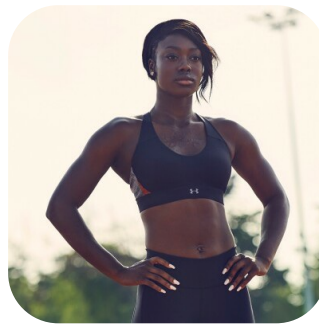

Additional Talents:
TRACK - FIELD