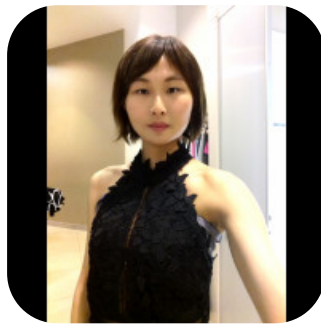

Gina Jen

Credits: 15 Trainings: 2 Videos:

1

Age: 31-40	Height: 5ft7inch	Eye Colour: Brown	Accent: London
Gender:F	Weight: 50kg	Waist: 25	Bust: 26
Location: London	Shoe Size: 4	Hips: 36	
Drives: Yes	Hair Color: Black		

Talents

COMMERCIAL MODELS, FOREIGN ACTORS, PROFESSIONAL ACTORS, THEATRE AND MUSICAL

Additional Talents:

Actor

Singing : voice Type: Soprano, Range: B3 -C6

Dance: Complementary, Jazz , Modern and Bollywood

Professional Badminton Player