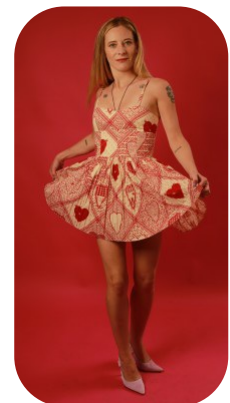

Giulia Secchi

Age: 25-30	Height: 5ft3inch	Eye Colour: Blue	Accent: Mediterranean
Gender:F	Weight: 43kg	Waist: 34"	
Location: London	Shoe Size: 3	Bust: 33	
Drives: Yes	Hair Color: Blonde	Hips: 23	

Talents
COMMERCIAL MODELS, EXTRAS