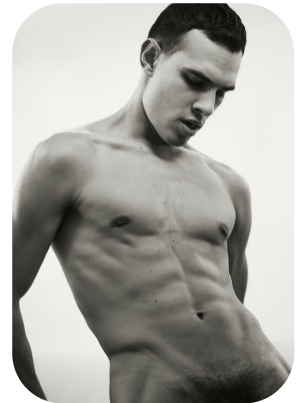

Giuseppe Claudio

Credits: 4 Trainings: 1 Videos: 1

Age: 31-40	Height: 5ft10inch	Eye Colour: Brown	Accent: Italian
Gender: M	Weight: 70kg	Waist: cm 73 28	
Location: London	Shoe Size: 9	Bust: cm 96	
Drives: Yes	Hair Color: Black	Hips: cm 96	

Talents

COMMERCIAL MODELS, COMMERCIAL DANCERS, FITNESS MODELS, THEATRE, PROFESSIONAL ACTORS, THEATRE AND MUSICAL

Additional Talents:

Credits:

Years of Production	Production Name	Role
2022	Gin Tanqueray	main character of my scene
2019	Gillette	main model
2018	Onda Motors	main model
2015	Enzistudio	main character