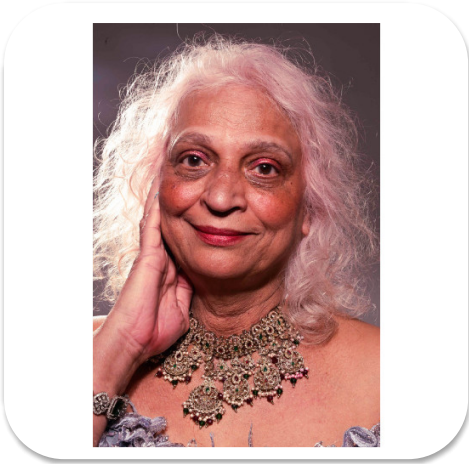

# Gladys R

Age: 71-80	Height: 5ft6inch	Eye Colour: Brown	Accent: South Asian
Gender:F	Shoe Size: 7	Waist: 30	Bust: 34DD
Location: London	Drives: No	Hair Color: Other/Extreme	Hips: 36

Talents  
MATURE MODELS