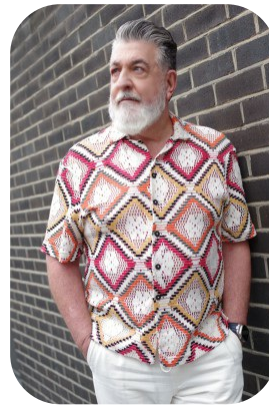

# Glyn Norris

Age: 61-70	Height: 6ft4inch	Eye Colour: Blue	Accent: London
Gender: M	Shoe Size: 11.5	Waist: 38"	Bust: 46"
Location: London	Hair Color: Grey/White	Hips: 42"	

Talents  
MATURE MODELS, EXTRAS