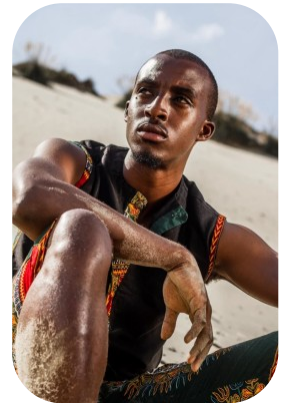

Gordon Molete

Credits: 2 Videos: 3

Age: 25-30	Height: 6ft2inch	Eye Colour: Brown	Accent: African
Gender: M	Weight: 79kg	Waist: 34/36	
Location: Britain North	Shoe Size: 11	Bust: 41-42	
Drives: Yes	Hair Color: Black	Hips: 42	

Talents
COMMERCIAL MODELS, EXTRAS, ATHLETES

Additional Talents:

BIKE - SWIM - CLIMB

BASKETBALL, FOOTBALL - 5 YEARS

PIANO - 2 YEARS

BOXING - 1 YEAR

Credits:

Years of Production	Production Name	Role
2021	Zyle Clothing	Walking runway
2019	Edgars/Edcon	Walking runway