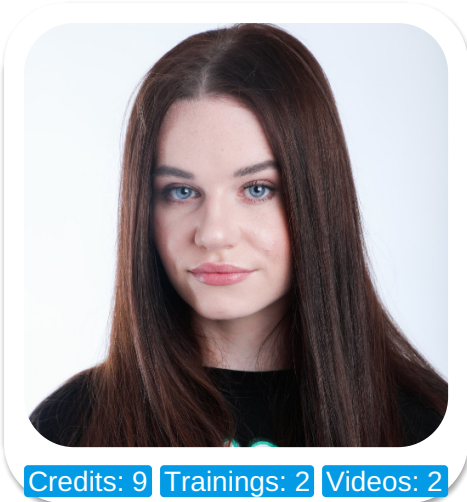

Grace Brown

Credits: 9 Trainings: 2 Videos: 2

Age: 16-20	Height: 5ft3inch	Eye Colour: Blue	Accent: London
Gender: F	Weight: 60kg	Waist: 25.5es	
Location: London	Shoe Size: 5.5	Bust: 34es	
Drives: Yes	Hair Color: Brunette	Hips: 33es	

Talents

COMMERCIAL MODELS, PROFESSIONAL ACTORS, YOUNG PERFORMERS, EXTRAS

Additional Talents:

SWIM BIKE FIGURE SKATING

Credits:

Years of Production	Production Name	Role
2023	King Lear	Cordelia
2022	A Midsummer Night's Dream - Barton Peveril College	Hermia
2021	Paultons Park	Marketing Food and Beverage recruitment
2019	Annie- Rare Productions	Duffy
2018	Newsies - Stagecoach Gala- Shaftsbury Theatre	Ensamble
2017	Hairspray- Rare Productions	Ensamble
2017	Les Miserables - Stagecoach Gala- Shaftsbury Theatre	Ensamble
2017	Bugsy Malone - Stagecoach Gala - Kings Theatre	Ensamble
2015	Annie- Stagecoach	Ensamble