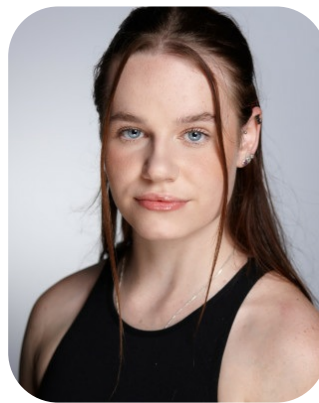

Additional Talents:

SWIM BIKE FIGURE SKATING