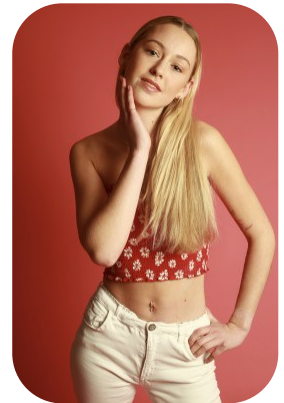

# Grace Edmond

Age: 16-20	Height: 5ft8inch	Eye Colour: Hazel	Accent: Scottish
Gender:F	Weight: 53kg	Waist: 60	
Location: Scotland	Shoe Size: 6	Bust: 81	
Drives: No	Hair Color: Blonde	Hips: 87	

Talents  
COMMERCIAL MODELS, EXTRAS