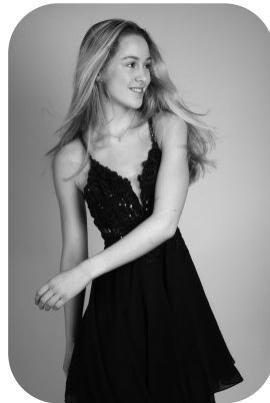

# Grace Edmond

Age: 16-20	Height: 5ft8inch	Eye Colour: Hazel	Accent: Scottish
Gender:F	Weight: 53kg	Waist: 60	
Location: Scotland	Shoe Size: 6	Bust: 81	
Drives: No	Hair Color: Blonde	Hips: 87	

Talents  
COMMERCIAL MODELS, EXTRAS