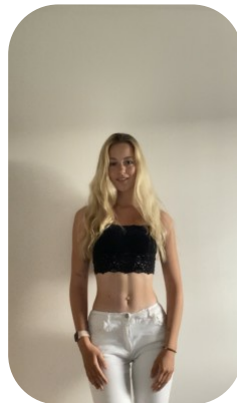

# Grace Edmond

Age: 16-20	Height: 5ft8inch	Eye Colour: Hazel	Accent: Scottish
Gender:F	Weight: 53kg	Waist: 60	
Location: Scotland	Shoe Size: 6	Bust: 81	
Drives: No	Hair Color: Blonde	Hips: 87	

Talents  
COMMERCIAL MODELS, EXTRAS

Additional Talents:

BIKE - SWIM - ROLLERSKATE - ICESKATE - CLIMB - RUN

TENNIS - 8 YEARS

FOR ANY INQUIRIES PLEASE CONTACT US

0207 834 66 60 - Office

[www.fusionmng.com](http://www.fusionmng.com)

[cast@fusionmng.com](mailto:cast@fusionmng.com)