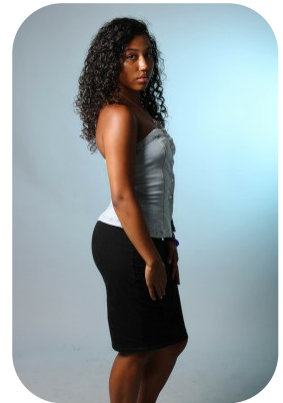

Grace Hall

Age: 16-20	Height: 5ft6inch	Eye Colour: Brown	Accent: London
Gender:F	Weight: 64kg	Waist: 29	Bust: 36
Location: London	Shoe Size: 7.5	Hips: 35	
Drives: No	Hair Color: Brunette		

Talents
COMMERCIAL MODELS, EXTRAS