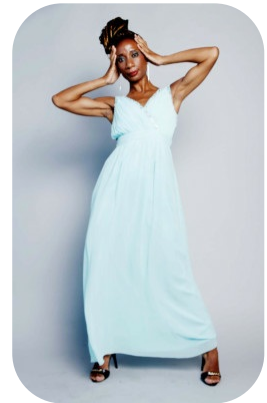

# Grace Isaac

Age: 41-50	Height: 5ft4inch	Eye Colour: Brown	Accent: London
Gender:F	Weight: 55kg	Waist: 25	Bust: 32
Location: London	Shoe Size: 7	Hips: 34	
Drives: Yes	Hair Color: Black		

Talents  
FITNESS MODELS, MATURE MODELS, ATHLETES