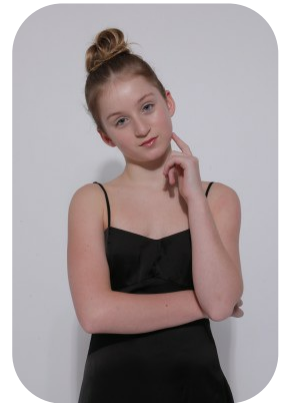

Additional Talents:
SWIM BIKE TENNIS NETBALL