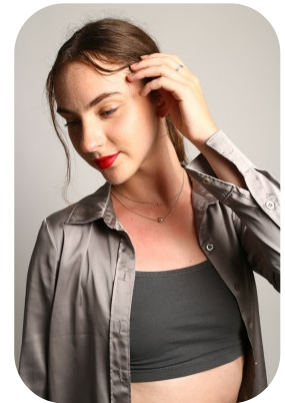

Additional Talents:
SWIM BIKE
BALLROOM LATIN