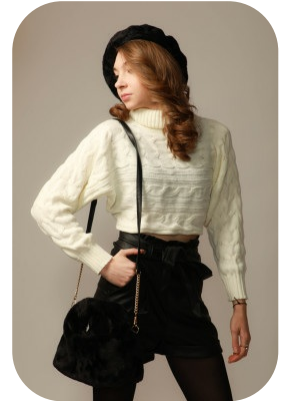

Additional Talents:
SWIM BIKE BOX TENNIS MODERN