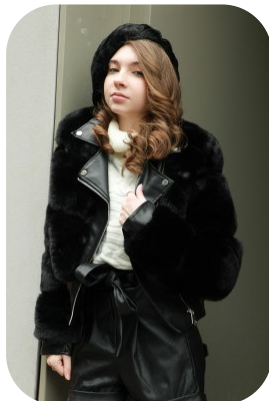

Additional Talents:
SWIM BIKE BOX TENNIS MODERN