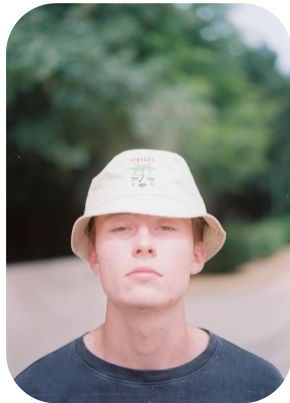

# Gregor Laurence

Age: 21-24	Height: 6ft0inch	Eye Colour: Brown	Accent: London
Gender: M	Weight: 72kg	Waist: 32"	Hips: 30"
Location: London	Shoe Size: 9.5	Hair Color: Brunette	
Drives: Yes			

Talents  
COMMERCIAL MODELS, EXTRAS