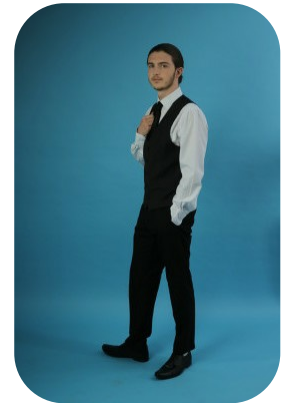

Gregory Henderson

Age: 16-20 Height: 5ft8inch Eye Colour: Green Accent: London
Gender: M Location: London
Drives: No Weight: 58kg Waist: 31" Bust: 33.5" Hips: 32"
Shoe Size: 8.UK
Hair Color: Brunette

Talents
COMMERCIAL MODELS, EXTRAS