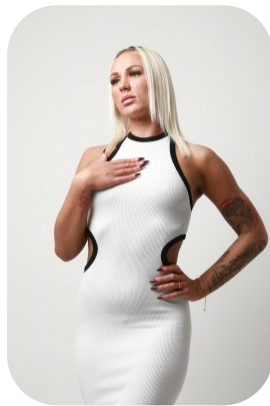

Greta M

Age: 25-30	Height: 5ft6inch	Eye Colour: Green	Accent: East Euro
Gender:F	Weight: 60kg	Waist: 28	Bust: 34B
Location: London	Shoe Size: 7	Hips: 33	
Drives: No	Hair Color: Blonde		

Talents
COMMERCIAL MODELS, COMMERCIAL DANCERS,
FITNESS MODELS