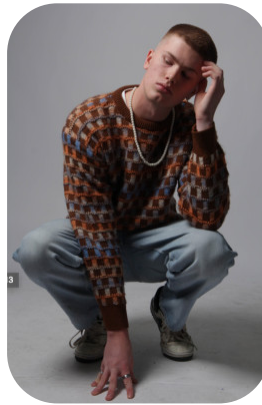

Additional Talents:
BIKE - SWIM - SKI
CRICKET(15), GOLF(3)