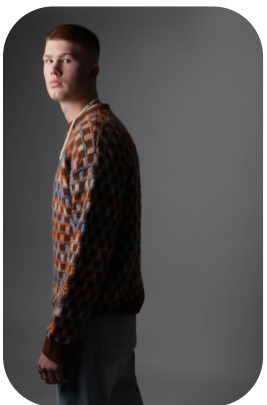

Additional Talents:
BIKE - SWIM - SKI
CRICKET(15), GOLF(3)