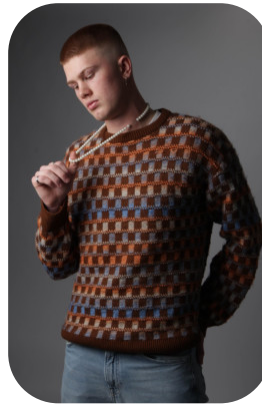

Additional Talents:
BIKE - SWIM - SKI
CRICKET(15), GOLF(3)