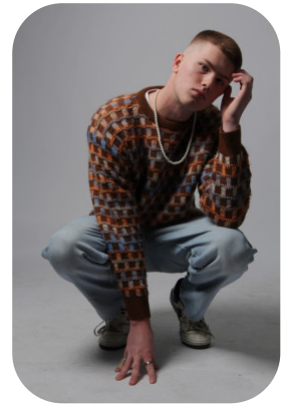

Additional Talents:
BIKE - SWIM - SKI
CRICKET(15), GOLF(3)