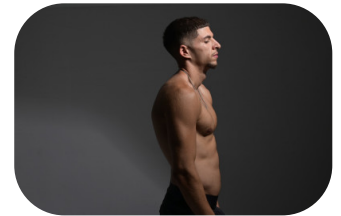

Hakeem E

Videos: 1

Age: 21-24	Height: 6ft0inch	Eye Colour: Brown	Accent: London
Gender: M	Weight: 70kg	Waist: 34	Hips: 34
Location: London	Shoe Size: 10		
Drives: Yes	Hair Color: Grey/White		

Talents

COMMERCIAL MODELS, EXTRAS