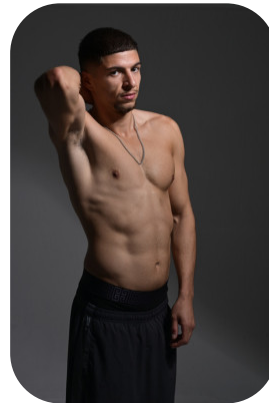

Hakeem E

Videos: 1

Age: 21-24	Height: 6ft0inch	Eye Colour: Brown	Accent: London
Gender: M	Weight: 70kg	Waist: 34	Hips: 34
Location: London	Shoe Size: 10		
Drives: Yes	Hair Color: Grey/White		

Talents

COMMERCIAL MODELS, EXTRAS