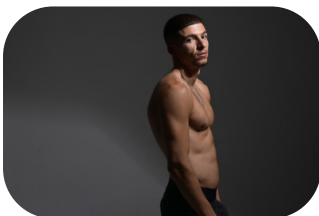

Hakeem E

Videos: 1

Age: 21-24	Height: 6ft0inch	Eye Colour: Brown	Accent: London
Gender: M	Weight: 70kg	Waist: 34	Hips: 34
Location: London	Shoe Size: 10		
Drives: Yes	Hair Color: Grey/White		

Talents

COMMERCIAL MODELS, EXTRAS