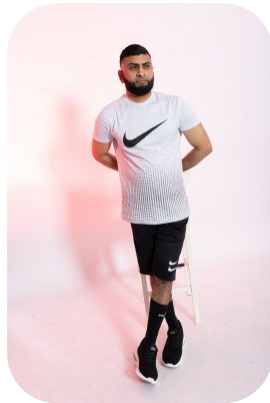

Hamza Usman

Age: 25-30	Height: 5ft7inch	Eye Colour: Brown	Accent: Other
Gender:M	Weight: 60kg	Waist: 32	Bust: 30
Location: London	Shoe Size: 7.5	Hips: 36	
Drives: No	Hair Color: Black		

Talents
COMMERCIAL MODELS, EXTRAS