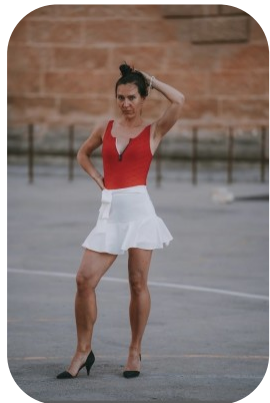

# Hanna D

Age: 41-50	Height: 5ft6inch	Eye Colour: Blue	Accent: East Euro
Gender:F	Weight: 55kg	Waist: 26.5"	Bust: 33.5"
Location: Britain North	Shoe Size: 5	Hips: 36"	
Drives: No	Hair Color: Black		

Talents  
COMMERCIAL MODELS, MATURE MODELS