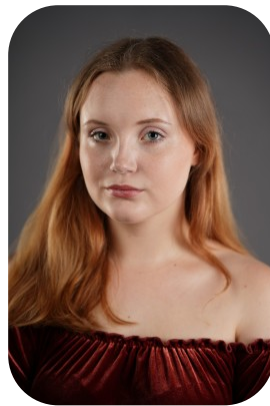

Hannah-Rose Daffern

Credits: 5 Trainings: 1 Videos: 1

Age: 16-20	Height: 5ft3inch	Eye Colour: Blue	Accent: London
Gender:F	Weight: 68kg	Waist: 31"	Bust: 38"
Location: Britain North	Shoe Size: 6	Hips: 40"	
Drives: No	Hair Color: Red		

Talents

COMMERCIAL MODELS, THEATRE, PROFESSIONAL ACTORS, EXTRAS, MUSICIANS

Additional Talents:

ACCENTS:

Midlands-West, American-Southern States, American-Standard, Birmingham, Cockney, Heightened

RP, RP

MUSIC & DANCE:

Alto, Ballad, C3 to B5 (belt to Bb4), Contemporary Singing, Dramatic mezzo-soprano, Lyric mezzo-soprano, Mezzo, Mezzo-Soprano, Pop Singing, Singing (general), Choral Singing, Dance (general), Harmony Singing, Singer-Songwriter, Songwriter