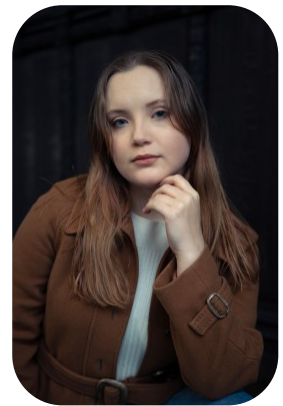

Additional Talents:

ACCENTS: