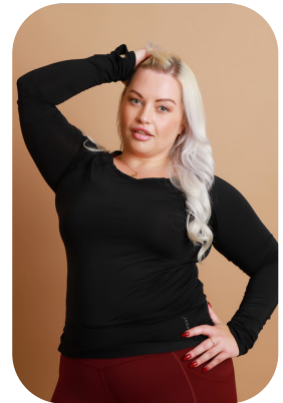

Hannah Darwent

Age: 31-40	Height: 5ft3inch	Eye Colour: Green	Accent: Northern
Gender:F	Weight: 88kg	Waist: 37 Inches	
Location: Britain North	Shoe Size: 5	Bust: 42.5 Inches	
Drives: Yes	Hair Color: Blonde	Hips: 47 Inches	

Talents
COMMERCIAL MODELS, EXTRAS, MUSICIANS,
SPECIALITY

Additional Talents:
BIKE - SWIM - HORSERIDE -CLIMB - BOULDERING

POWER LIFTING - STRONG MAN - 5 YEARS

PIANO

SING - 15 + YEARS

GYM FITNESS

FOR ANY INQUIRIES PLEASE CONTACT US