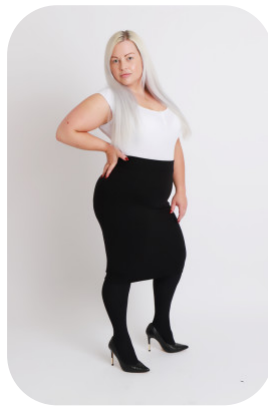

Hannah Darwent

Age: 31-40	Height: 5ft3inch	Eye Colour: Green	Accent: Northern
Gender:F	Weight: 88kg	Waist: 37 Inches	
Location: Britain North	Shoe Size: 5	Bust: 42.5 Inches	
Drives: Yes	Hair Color: Blonde	Hips: 47 Inches	

Talents
COMMERCIAL MODELS, EXTRAS, MUSICIANS,
SPECIALITY

Additional Talents:
BIKE - SWIM - HORSERIDE -CLIMB - BOULDERING

POWER LIFTING - STRONG MAN - 5 YEARS

PIANO

SING - 15 + YEARS

GYM FITNESS

FOR ANY INQUIRIES PLEASE CONTACT US