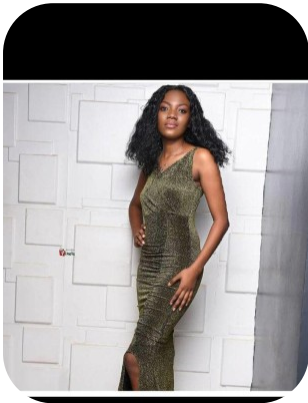

Additional Talents:
BASKETBALL