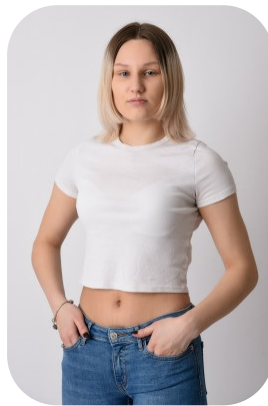

Hannah Lang

Age: 21-24	Height: 5ft2inch	Eye Colour: Blue	Accent: London
Gender:F	Weight: 52kg	Waist: 24-28	Bust: 32 B
Location: Britain North	Shoe Size: 4	Hair Color: Blonde	
Drives: No			

Talents
COMMERCIAL MODELS, EXTRAS, ATHLETES, MUSICIANS