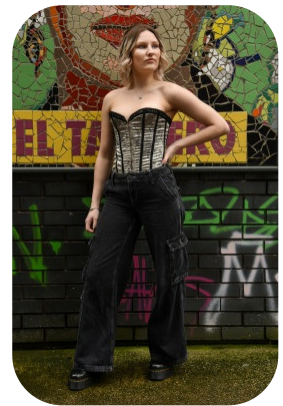

Hannah Lang

Age: 21-24	Height: 5ft2inch	Eye Colour: Blue	Accent: London
Gender:F	Weight: 52kg	Waist: 24-28	Bust: 32 B
Location: Britain North	Shoe Size: 4	Hair Color: Blonde	
Drives: No			

Talents
COMMERCIAL MODELS, EXTRAS, ATHLETES, MUSICIANS

Additional Talents:

BIKE - SWIM - ROLLERBLADE - ROLLERSKATE - HORSERIDE - ICESKATE - CLIMB

FOOTBALL - COMPETITIVE - 5 YEARS
GYMNASTICS, ATHLETICS
DANCE - BALLET
GUITAR
GYM FITNESS

FOR ANY INQUIRIES PLEASE CONTACT US