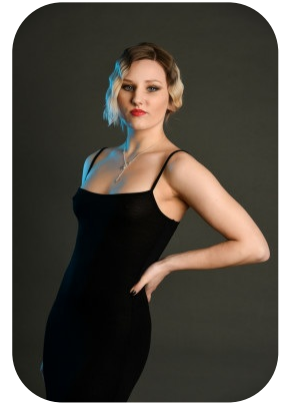

Hannah Lang

Age: 21-24	Height: 5ft2inch	Eye Colour: Blue	Accent: London
Gender:F	Weight: 52kg	Waist: 24-28	Bust: 32 B
Location: Britain North	Shoe Size: 4	Hair Color: Blonde	
Drives: No			

Talents
COMMERCIAL MODELS, EXTRAS, ATHLETES, MUSICIANS

Additional Talents:

BIKE - SWIM - ROLLERBLADE - ROLLERSKATE - HORSERIDE - ICESKATE - CLIMB

FOOTBALL - COMPETITIVE - 5 YEARS
GYMNASTICS, ATHLETICS
DANCE - BALLET
GUITAR
GYM FITNESS

FOR ANY INQUIRIES PLEASE CONTACT US