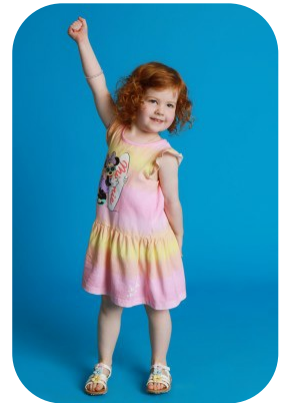

Hannah Neely

Age: 0-5	Height: 3ft2inch	Eye Colour: Brown	Accent: Northern
Gender:F	Weight: 15kg	Waist: 52cm	
Location: Britain North	Shoe Size: 7.5	Bust: 54cm	
Drives: No	Hair Color: Red	Hips: 50cm	

Talents
CHILD MODELLING