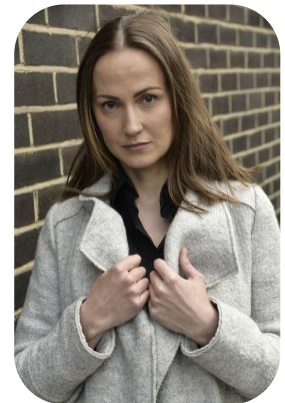

FOR ANY INQUIRIES PLEASE CONTACT US