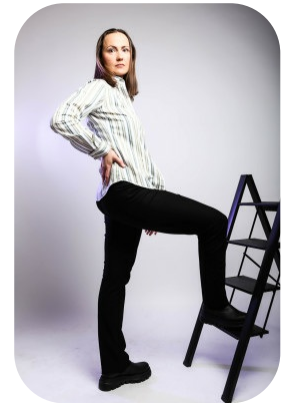

FOR ANY INQUIRIES PLEASE CONTACT US