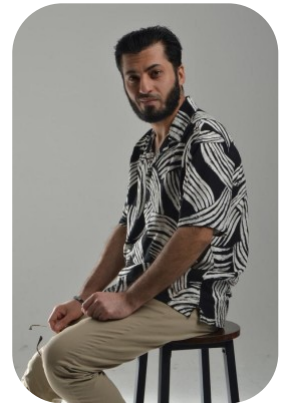

# Haroon Shah

Age: 31-40	Height: 5ft9inch	Eye Colour: Brown	Accent: London
Gender:M	Weight: 70kg	Waist: 30	Bust: 36
Location: London	Shoe Size: 10	Hair Color: Black	
Drives: Yes			

Talents  
COMMERCIAL MODELS, EXTRAS, ATHLETES