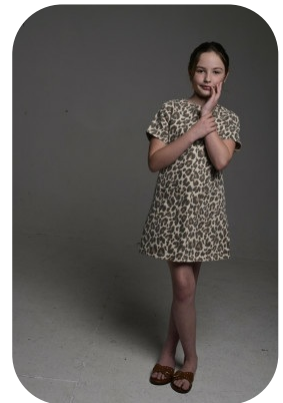

# Harper Hutchins

Age: 6-10

Height:

Eye Colour:

Accent:

Gender:F

4ft9inch

Brown

London

Location:

Weight:

Waist: 25

London

38kg

Bust: 26

Drives: No

Shoe Size:

Hips: 28

3

Hair Color:

Blonde

Talents

CHILD MODELLING

Additional Talents: