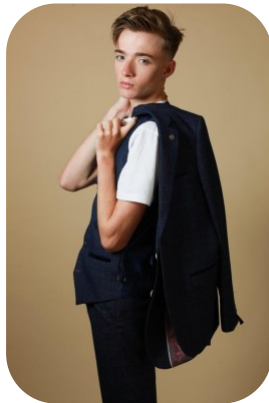

Additional Talents:
SWIM BIKE FOOTBALL SING