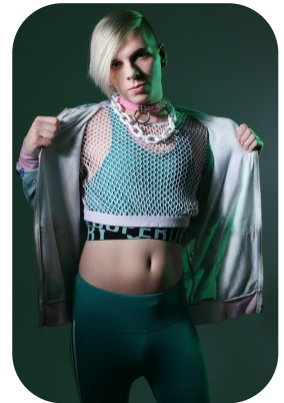

Harry North

Credits: 1 Trainings: 2

Age: 21-24	Height: 5ft10inch	Eye Colour: Blue	Accent: London
Gender:M	Weight: 73kg	Waist: 33.5 Inches	
Location: London	Shoe Size: 10	Bust: 35 Inches	
Drives: Yes	Hair Color: Blonde	Hips: 38 Inches	

Talents
ALTERNATIVE MODELS, COMMERCIAL MODELS

Additional Talents:
SWIM BIKE SKI PIANO

Credits:

Years of Production	Production Name	Role
2018	The Great Model Railway Challenge	Team Member

Trainings:

[Harry North Profile](#)