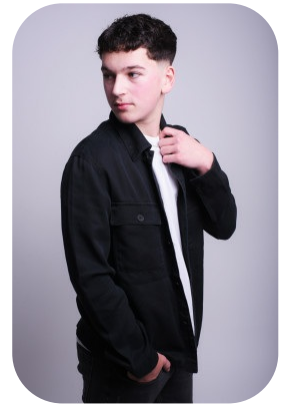

Harry Paul

Age: 16-20	Height: 5ft8inch	Eye Colour: Blue	Accent: London
Gender: M	Weight: 66kg	Waist: 30	Hips: 37
Location: London	Shoe Size: 9	Hair Color: Brunette	
Drives: No			

Talents
COMMERCIAL MODELS, TEEN MODELS, EXTRAS