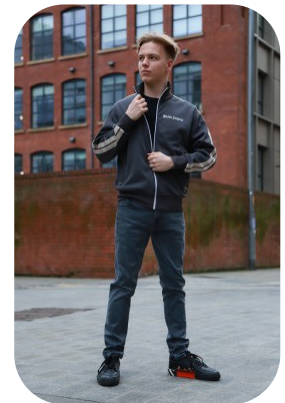

Additional Talents:
BIKE - SWIM - ROLLERBLADE - ICESKATE
GYM FITNESS