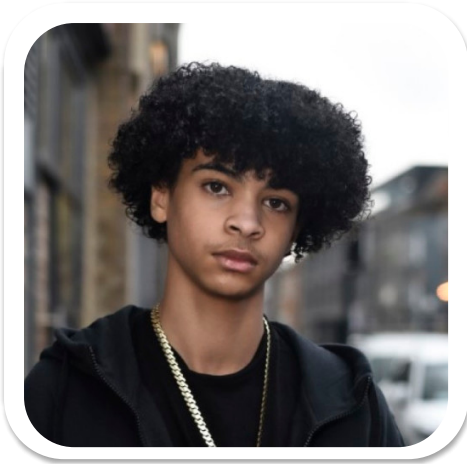

Harvey Dwyer

Age: 11-15

Height:

Eye Colour:

Accent:

Gender:M

5ft7inch

Hazel

London

Location:

Weight:

London

50kg

Drives: No

Shoe Size:

6

Hair Color:

Black

Talents

TEEN MODELS, EXTRAS

Additional Talents:

BIKE - ROLLERSKATE - ICESKATE - CLIMB

BOXING

FOR ANY INQUIRIES PLEASE CONTACT US