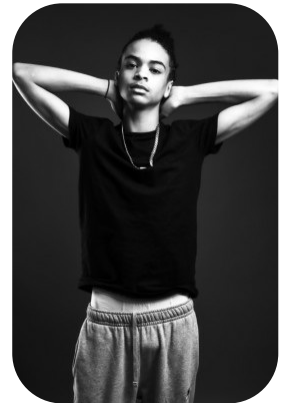

Harvey Dwyer

Age: 11-15

Height:

Eye Colour:

Accent:

Gender:M

5ft7inch

Hazel

London

Location:

Weight:

London

50kg

Drives: No

Shoe Size:

6

Hair Color:

Black

Talents

TEEN MODELS, EXTRAS

Additional Talents:

BIKE - ROLLERSKATE - ICESKATE - CLIMB

BOXING

FOR ANY INQUIRIES PLEASE CONTACT US