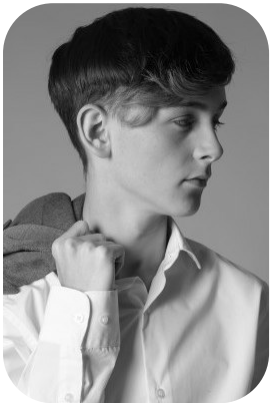

Harvey G

Age: 16-20	Height: 5ft7inch	Eye Colour: Blue	Accent: Northern
Gender: M	Weight: 57kg	Waist: 27"	Bust: 30"
Location: Britain	Shoe Size: 7	Hips: 28"	
Drives: Yes	Hair Color: Other/Extreme		

Talents
COMMERCIAL MODELS