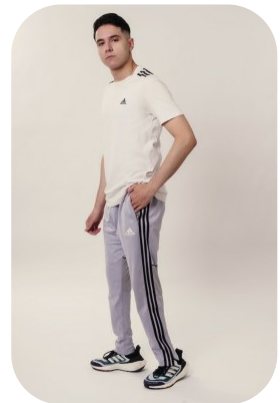

Hasham Louanchi

Credits: 3 Trainings: 1

Age: 21-24	Height: 5ft7inch	Eye Colour: Brown	Accent: London
Gender: M	Weight: 61kg	Waist: 31ches	
Location: London	Shoe Size: 6	Bust: 32ches	
Drives: No	Hair Color: Other/Extreme	Hips: 30ches	

Talents
COMMERCIAL MODELS, EXTRAS

Additional Talents:
SWIM BIKE
BASKETBALL

Credits:

Years of Production	Production Name	Role
2024	The twits	Mr Twit
2024	The Reluctant Dragon	Sir Giles
2023	Monologue- Laughing Wild	The man