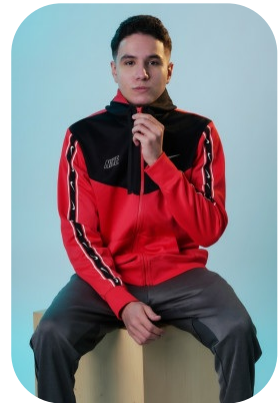

Hasham Louanchi

Credits: 3 Trainings: 1

Age: 21-24	Height: 5ft7inch	Eye Colour: Brown	Accent: London
Gender: M	Weight: 61kg	Waist: 31ches	
Location: London	Shoe Size: 6	Bust: 32ches	
Drives: No	Hair Color: Other/Extreme	Hips: 30ches	

Talents
COMMERCIAL MODELS, EXTRAS

Additional Talents:
SWIM BIKE
BASKETBALL

Credits:

Years of Production	Production Name	Role
2024	The twits	Mr Twit
2024	The Reluctant Dragon	Sir Giles
2023	Monologue- Laughing Wild	The man