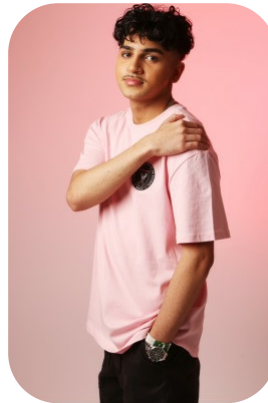

Hashim M

Age: 16-20	Height: 5ft8inch	Eye Colour: Brown	Accent: South Asian
Gender:M	Weight: 65kg	Waist: 30	Bust: 36
Location: London	Shoe Size: 11	Hips: -	
Drives: No	Hair Color: Black		

Talents
COMMERCIAL MODELS