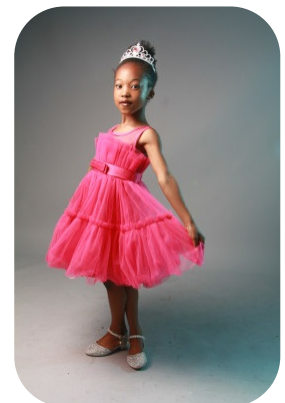

Heavenly

Age: 6-10	Height: 3ft2inch	Eye Colour: Brown	Accent: London
Gender:F	Weight: 20kg	Waist: N/A	
Location: London	Shoe Size: 13	Bust: N/A	
Drives: No	Hair Color: Black	Hips: N/A	

Talents
CHILD MODELLING, EXTRAS