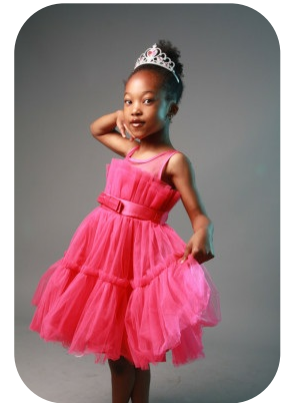

Heavenly

Age: 6-10	Height: 3ft2inch	Eye Colour: Brown	Accent: London
Gender:F	Weight: 20kg	Waist: N/A	
Location: London	Shoe Size: 13	Bust: N/A	
Drives: No	Hair Color: Black	Hips: N/A	

Talents
CHILD MODELLING, EXTRAS