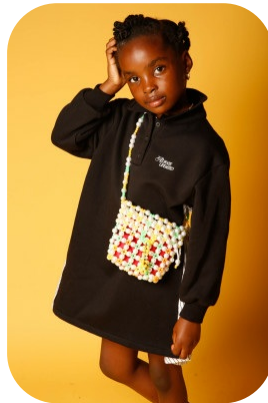

Heavenly S

Age: 6-10	Height: 4ft9inch	Eye Colour: Brown	Accent: London
Gender:F	Weight: 31kg	Waist: N/A	
Location: London	Shoe Size: 5	Bust: N/A	
Drives: No	Hair Color: Black	Hips: N/A	

Talents
CHILD MODELLING