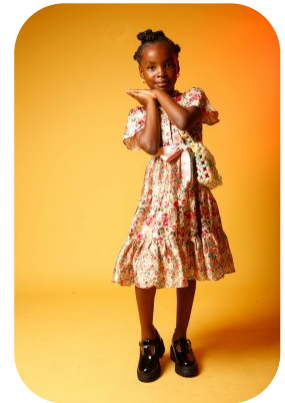

Heavenly S

Age: 6-10	Height: 4ft9inch	Eye Colour: Brown	Accent: London
Gender:F	Weight: 31kg	Waist: N/A	
Location: London	Shoe Size: 5	Bust: N/A	
Drives: No	Hair Color: Black	Hips: N/A	

Talents
CHILD MODELLING