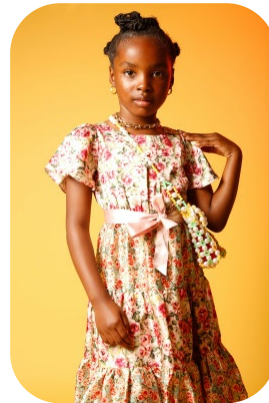

Heavenly S

Age: 6-10	Height: 4ft9inch	Eye Colour: Brown	Accent: London
Gender:F	Weight: 31kg	Waist: N/A	
Location: London	Shoe Size: 5	Bust: N/A	
Drives: No	Hair Color: Black	Hips: N/A	

Talents
CHILD MODELLING