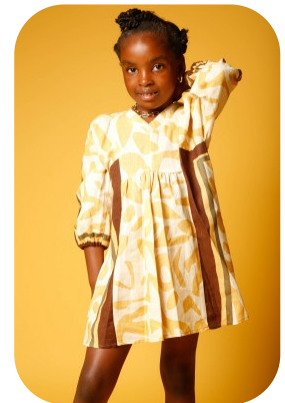

Heavenly S

Age: 6-10	Height: 4ft9inch	Eye Colour: Brown	Accent: London
Gender:F	Weight: 31kg	Waist: N/A	
Location: London	Shoe Size: 5	Bust: N/A	
Drives: No	Hair Color: Black	Hips: N/A	

Talents
CHILD MODELLING