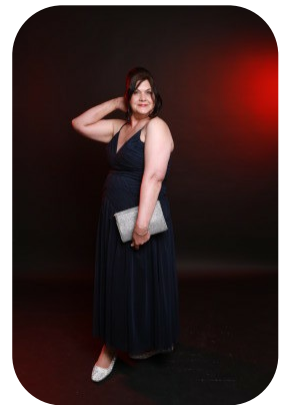

Helena Connick

Age: 61-70	Height: 5ft9inch	Eye Colour: Green	Accent: London
Gender:F	Shoe Size: 8.5	Waist: 39	Bust: 45
Location: London	Hair Color: Brunette	Hips: 43	

Talents
MATURE MODELS

Additional Talents:
WALK