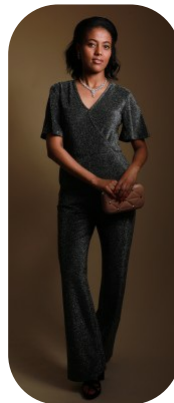

Additional Talents:
FOOTBALL - RUNNER