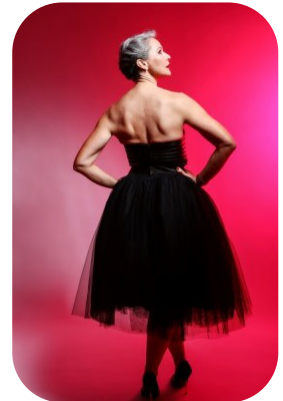

Helen Lacey

Videos: 1

Age: 41-50	Height: 5ft4inch	Eye Colour: Brown	Accent: London
Gender:F	Weight: 60kg	Waist: 27	Bust: 32DD
Location: London	Shoe Size: 4	Hips: 35	
Drives: Yes	Hair Color: Grey/White		

Talents
MATURE MODELS, EXTRAS

Additional Talents:

BIKE - SWIM - ROLLERSKATE - ROLLERBLADE - HORSERIDE - WEIGHT BOARD - SKI
GYM FITNESS - WEIGHT LIFTING

FOR ANY INQUIRIES PLEASE CONTACT US

0207 834 66 60 - Office