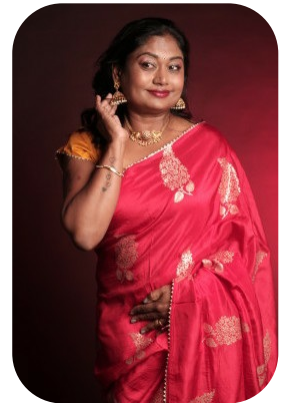

Additional Talents:

BADMINTON

SWIMMING