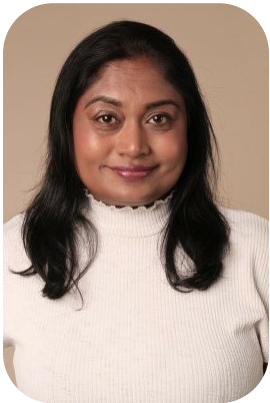

Additional Talents:

BADMINTON

SWIMMING