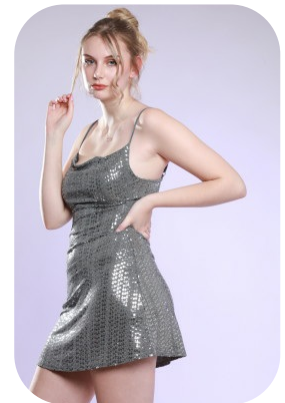

Hermione Williams

Age: 16-20	Height: 5ft9inch	Eye Colour: Blue	Accent: London
Gender:F	Weight: 68kg	Waist: 67cm	
Location: London	Shoe Size: 6	Bust: 83cm	
Drives: Yes	Hair Color: Blonde	Hips: 96cm	

Talents
COMMERCIAL MODELS, EXTRAS